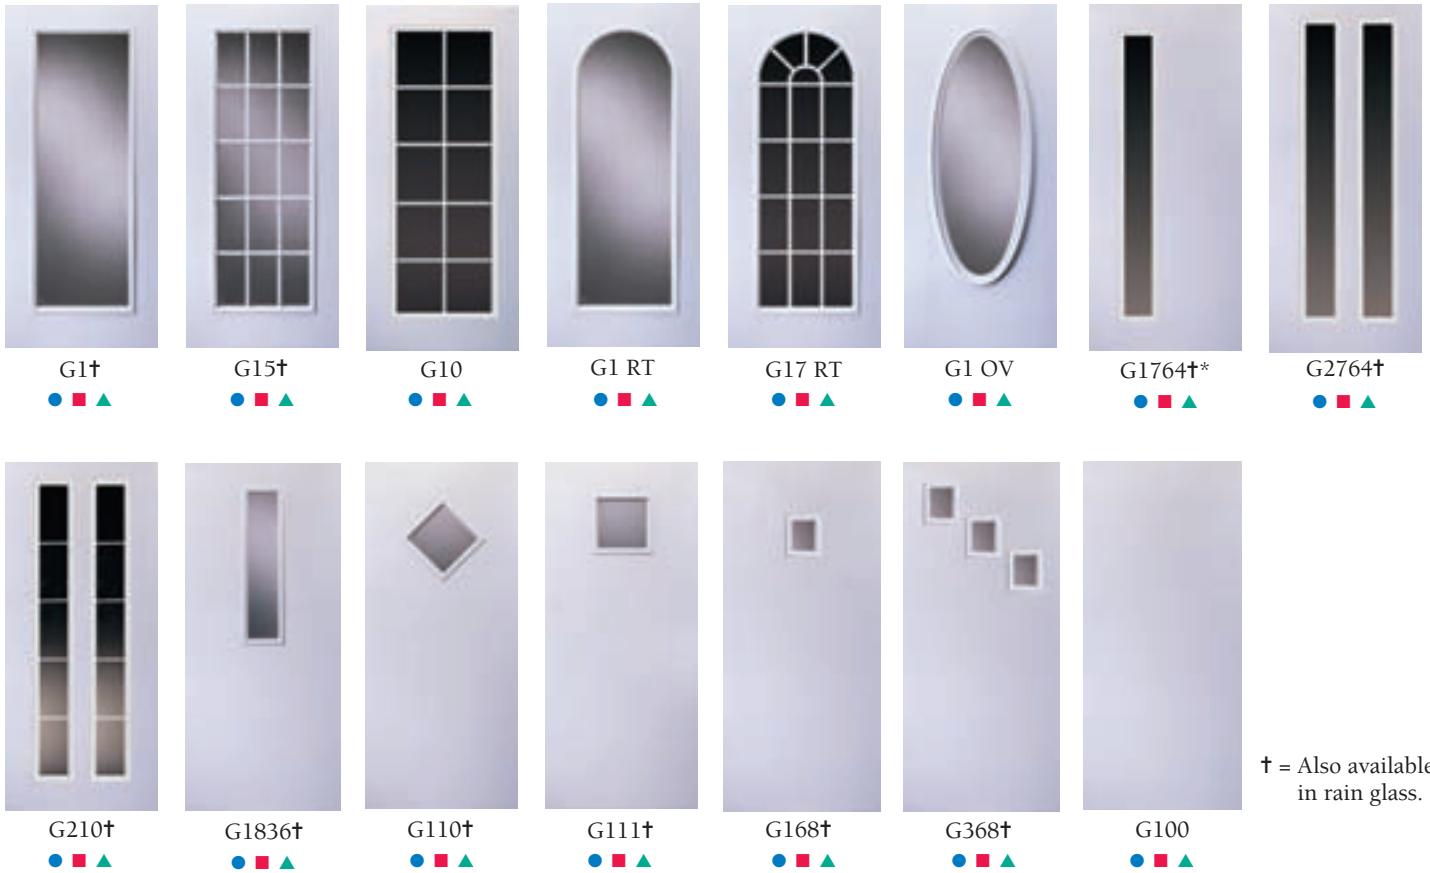

FLUSH DOORS AND SIDELITES

† = Also available in rain glass.