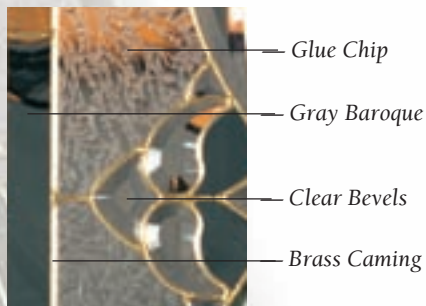

THE BEVEL CLUSTER COLLECTION

The beauty of our Bevel Cluster Series comes from the wonderful effect light has on it. When sunlight shines through, each bevel within the cluster reflects light uniquely, creating a spectacular and artistic design for your entranceway.

Glue Chip
Gray Baroque
Clear Bevels
Brass Caming

(Note: Objects behind glass are there to show glass obscurity.)

PRIVACY RATING 8