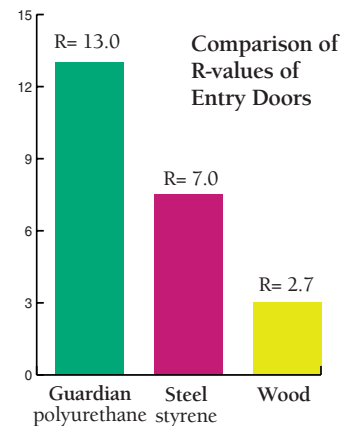

Security hinge with interlocking tab prevents door from being removed if hinge pins are removed.

Available in flush, 3, 4, 6, 8 & 9 panel door styles.
Accepts a wide variety of standard doorlites.