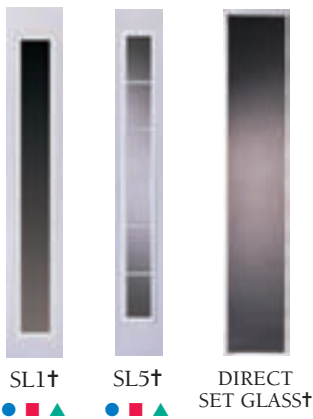

SIDELITES

- = Textured Steel
- = Smooth Steel
- ▲ = Textured Fiberglass (New construction only)

* Glass on lock side of door.