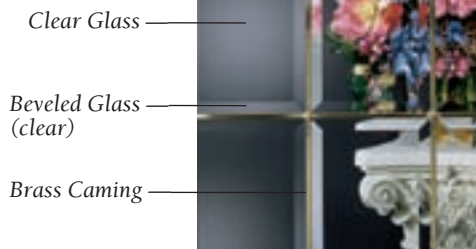

- = Textured Steel
- = Smooth Steel
- ▲ = Textured Fiberglass (New construction only)

PRIVACY RATING 1
|—————|