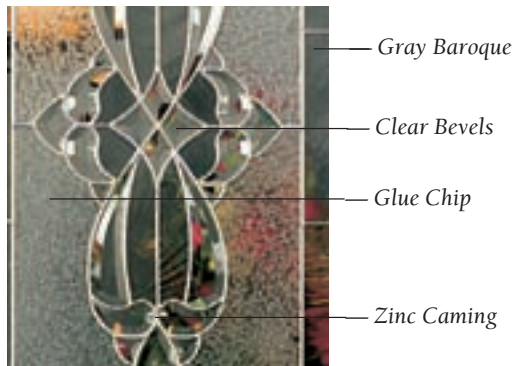

PRIVACY RATING 8