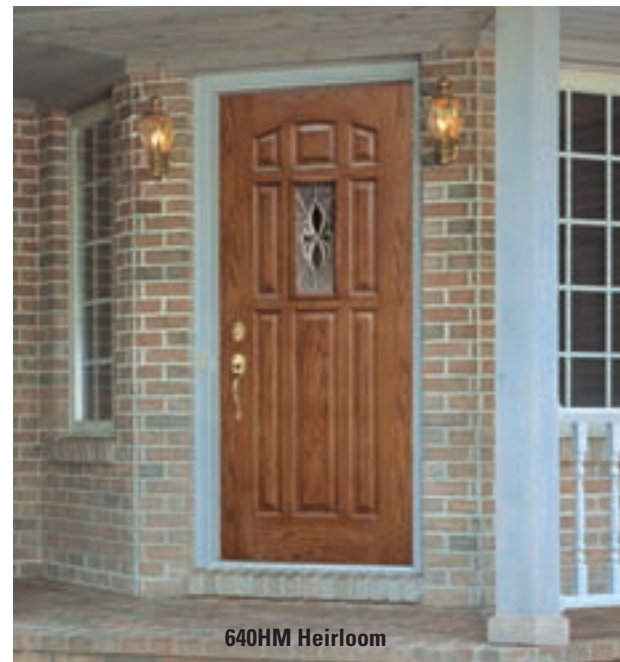

## 9-PANEL LITES

3188 CS  
● ■

3188 BC  
See Page 6\* ● ■

92SF  
See Page 14\* ● ■

640 HM  
● ■

92DAN  
See Page 13\* ● ■

\* Refer to page shown for close up detail of glass.

640HM Heirloom