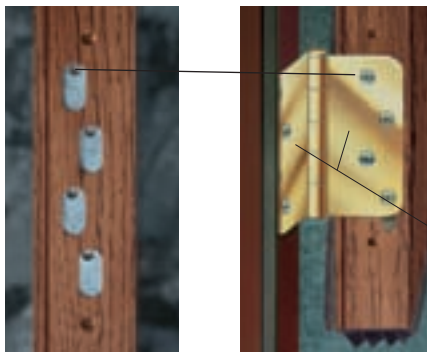

Guardian Stainable Steel doors have a classic wood-grain texture deeply embossed directly into the steel facing. This wood graining matches the architecturally correct style and rail graining found in real oak doors. A special topcoating is applied that permanently bonds to the steel and accepts stain to give you a real wood look. Your new Stainable Steel door can also be painted to match any trim.

## Patented Adjustable Hinge Plate System

Guardian's unique patented Adjustable Hinge Plate System offers built-in advantages unmatched in the industry. The Adjustable Hinge Plate – which is located inside the door at each hinge – makes it possible to adjust the door up or down, in or out. This is important because improper door alignment could cause the weather-strip seal to break, allowing outside air to enter or heat to escape.

All that's needed is a screwdriver! You get a tight fit – top to bottom, side to side – without removing the door from its hinges. The adjustment can be made at installation or at anytime in the future, if the climate or normal settling should affect the door opening.

Exclusive hinge plate adjusts up or down and in or out.

Security hinge with interlocking tab prevents door from being removed if hinge pins are removed.

Available in flush, 3, 4, 6, 8 & 9 panel door styles.  
Accepts a wide variety of standard doorlites.