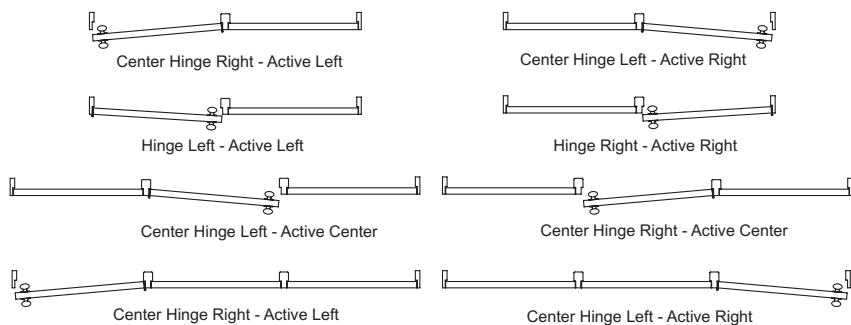

CONFIGURATIONS

STANDARD FEATURES:

- 4-9/16" primed jamb
- Aluminum & composite sill with integral screen track
- Brick mould attached with extruded aluminum screen track header
- Continuous head & sill design for trouble-free installation
- Extra heavy mull post for added stability
- Heavy extruded aluminum screen frame in white or bronze
- Standard keyed knob & single cylinder deadbolt
- Finished painted frost white standard
- Accepts most standard lock hardware
- Custom sizes available
- Available in all doorlite collections

DISTRIBUTED BY:

2106 South 63rd Street, Philadelphia, PA 19142. (215) 727-4440

All photos and artwork are the exclusive property of Guardian Entry Systems. Copyright Guardian Entry Systems. Guardian Entry Systems is a registered trademark. All rights reserved 2000-2006. October 2006 Version 2