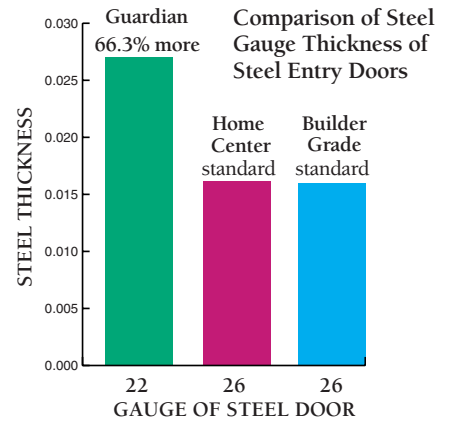

Security hinge with interlocking tab prevents door from being removed if hinge pins are removed.

Available in flush, 3, 4, 6, 8 & 9 panel door styles.
Accepts a wide variety of standard doorlites.