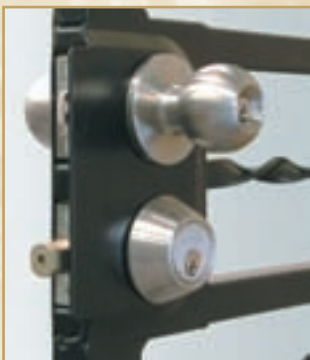

#5C -Satin Chrome