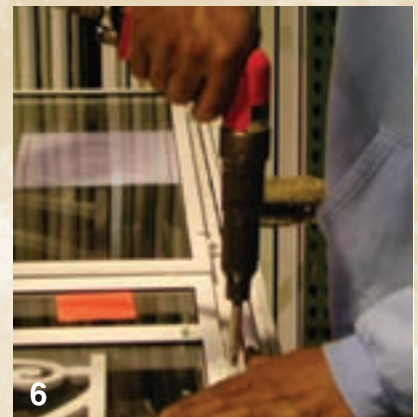

1

3

2

Doors are clamped into special welding fixtures and steel frames and bars are fully welded. Door frame welds are then carefully ground and polished to a smooth finish, making the welds virtually invisible.

4

Prior to painting, doors are pre-treated in a high pressure wash system designed to clean and chemically treat steel for corrosion protection.

5

Doors are coated with electrostatic spray guns with a heavy coat of polyester powder coating then baked at high temperatures to ensure a durable uniform high quality paint finish.

6

Quality starts with furniture grade steel tubing (1) direct from the steel mill made to our exact specifications. Using a computer aided measuring system, all door frames are cut to exact measurements, assuring a perfect size door every time.